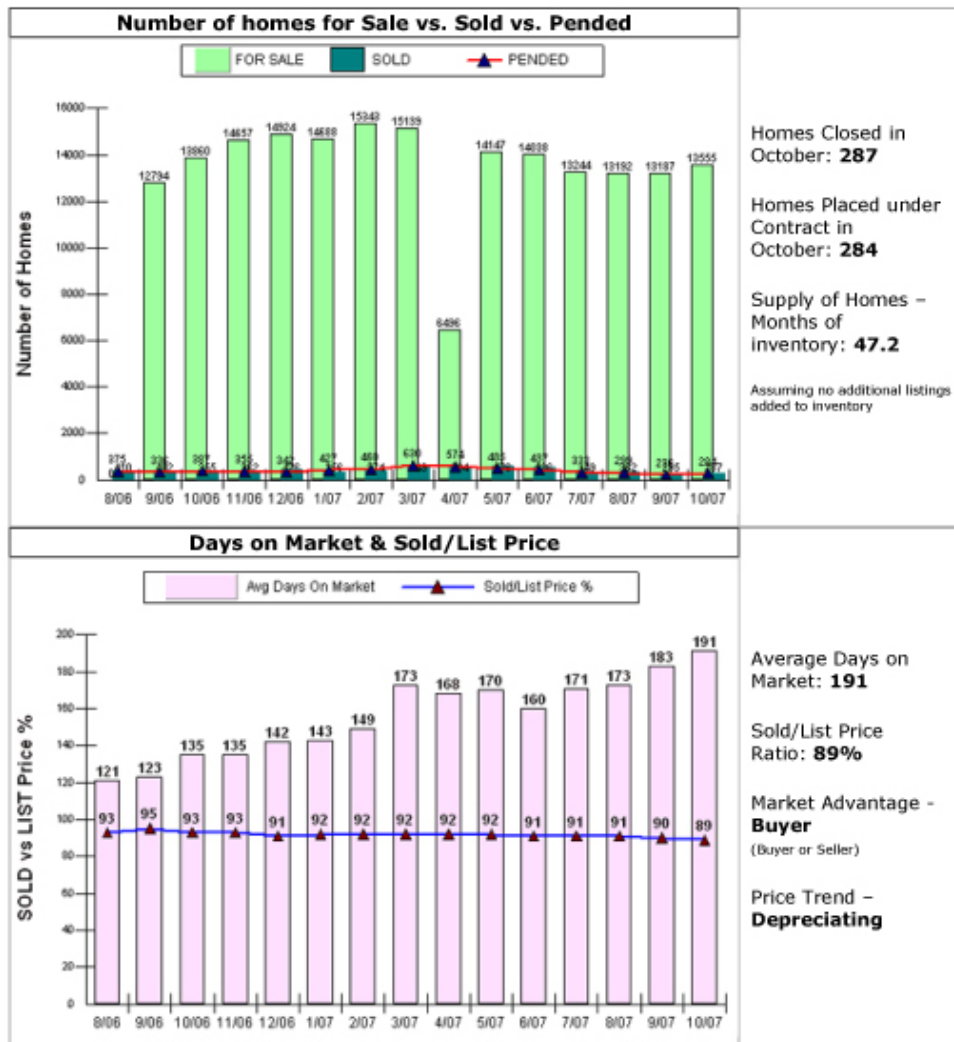

The Parlante Group Real Estate | Coldwell Banker Residential Real Estate, Inc.

4851 North Tamiami Trail Suite 100 | Naples, Florida 34103

(239) 263-3300 or Toll Free 800-562-0233 | Direct Line (239) 261-9050 Fax (239) 263-0352

NoSnowNaples.com | Email: info@NoSnowNaples.com